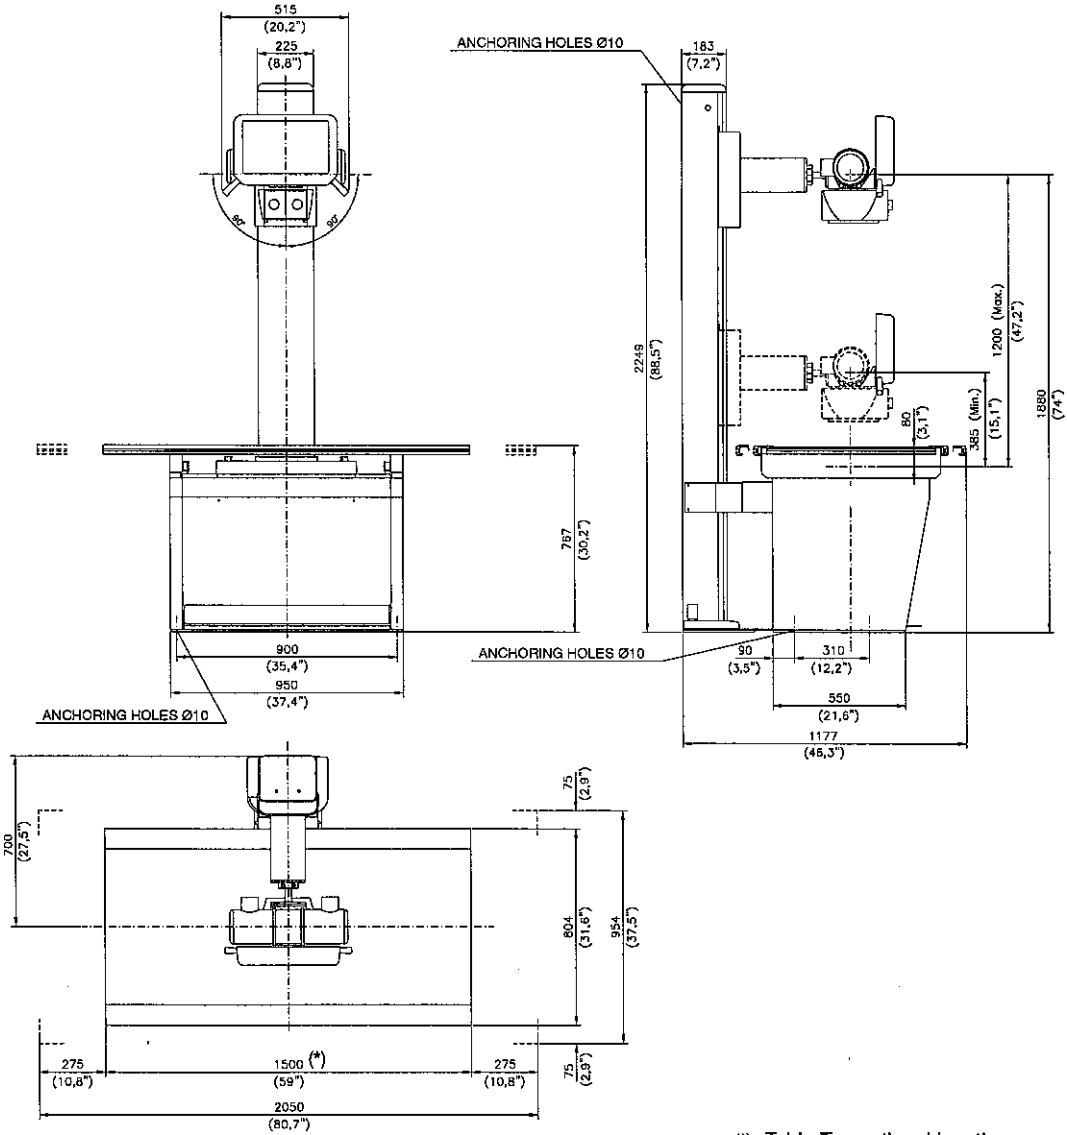

Illustration 6-3
Variable Focal Distance System

(*) Table Top optional length:
1800 (70.8")
2000 (78.7")